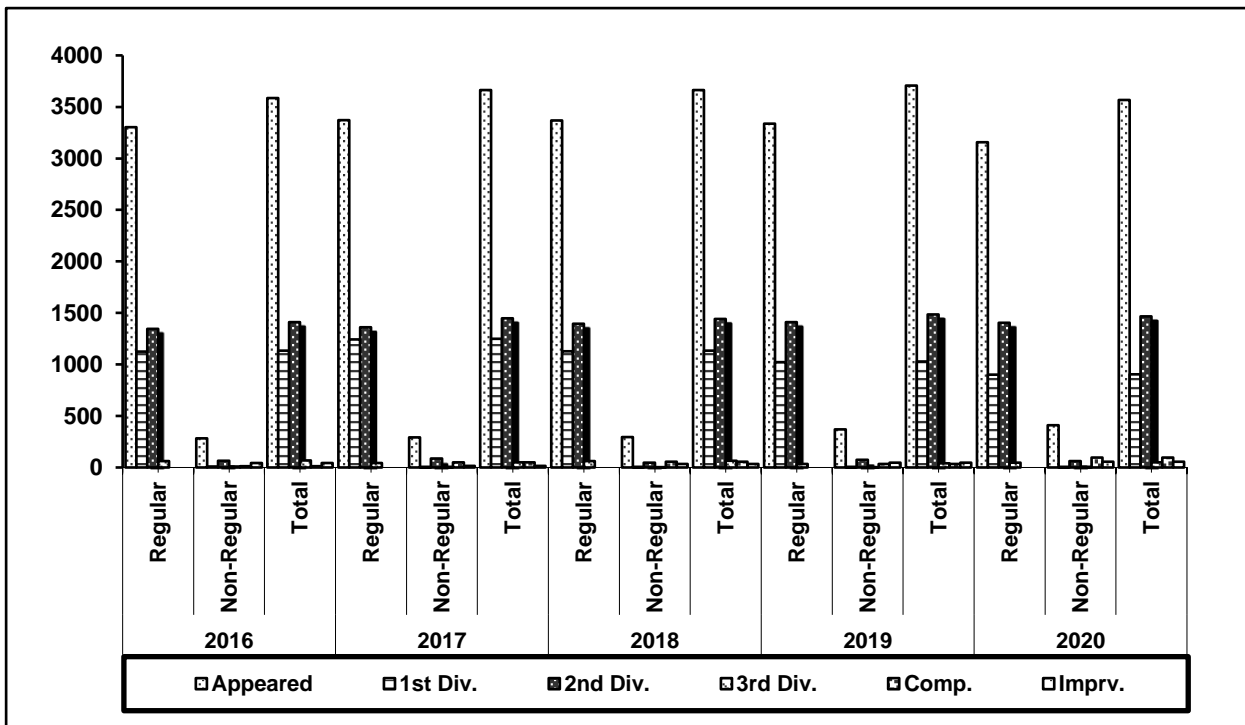

MEGHALAYA BOARD OF SCHOOL EDUCATION
HIGHER SECONDARY SCHOOL LEAVING CERTIFICATE EXAMINATION, 2020
(SCIENCE STREAM)

STATEMENT OF HSSLC EXAMINATION RESULTS FOR FIVE YEARS (2016-2020)

Year of Examination	Category	Appeared	No. of Candidates Passed					Total	Pass Percentage
			1st Div.	2nd Div.	3rd Div.	Comp.	Imprv.		
2016	Regular	3304	1124	1346	61	0	0	2531	76.60
	Non-Regular	282	10	64	8	14	43	139	49.29
	Total	3586	1134	1410	69	14	43	2670	74.46
2017	Regular	3370	1242	1361	43	0	0	2646	78.52
	Non-Regular	292	7	87	6	49	16	165	56.51
	Total	3662	1249	1448	49	49	16	2811	76.76
2018	Regular	3369	1129	1396	61	0	0	2586	76.76
	Non-Regular	294	5	47	4	55	35	146	49.66
	Total	3663	1134	1443	65	55	35	2732	74.58
2019	Regular	3336	1021	1410	35	0	0	2466	73.92
	Non-Regular	370	7	75	4	35	47	168	45.41
	Total	3706	1028	1485	39	35	47	2634	71.07
2020	Regular	3156	900	1406	46	0	0	2352	74.52
	Non-Regular	410	5	61	5	96	57	224	54.63
	Total	3566	905	1467	51	96	57	2576	72.24

(T. R. Laloo)
Controller of Examinations,
Meghalaya Board of School Education,
Tura

Dated Tura,
the 9th July, 2020