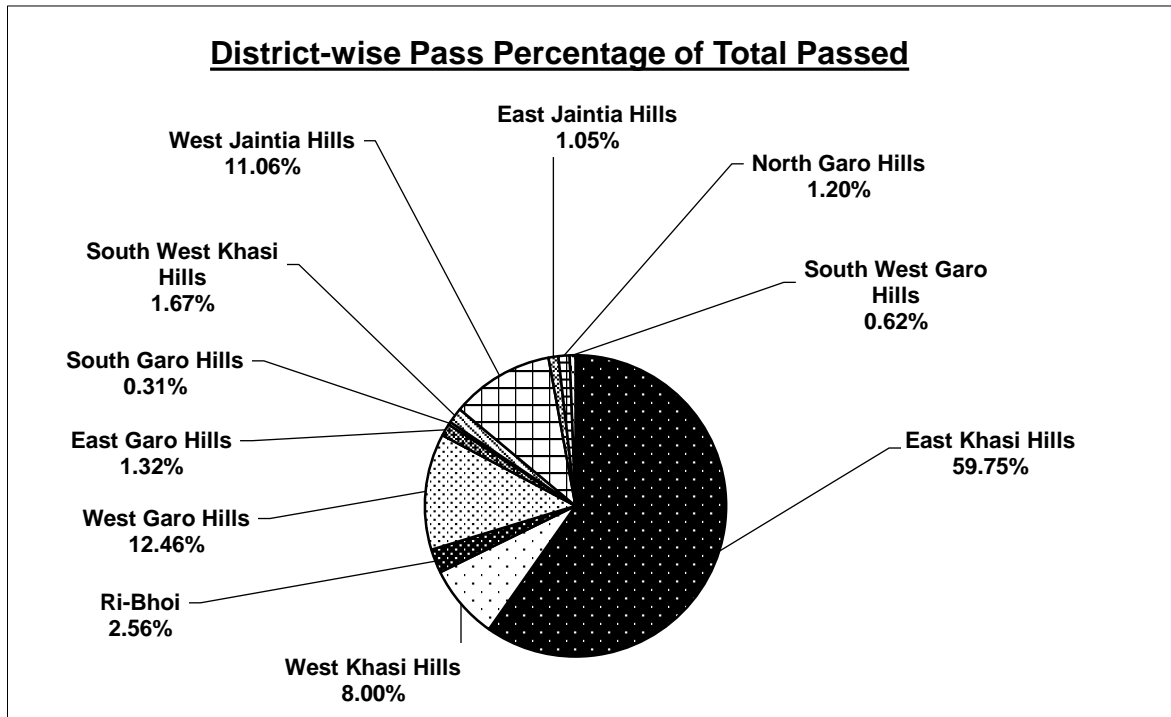

MEGHALAYA BOARD OF SCHOOL EDUCATION
HIGHER SECONDARY SCHOOL LEAVING CERTIFICATE EXAMINATION, 2020
(SCIENCE STREAM)

District-wise Percentage of Pass

Districts	No. of Candidates		Percentage of Pass
	Appeared	Passed	
East Khasi Hills	1904	1539	80.83
West Khasi Hills	260	206	79.23
Ri-Bhoi	80	66	82.50
West Garo Hills	590	321	54.41
East Garo Hills	61	34	55.74
South Garo Hills	10	8	80.00
South West Khasi Hills	67	43	64.18
West Jaintia Hills	455	285	62.64
East Jaintia Hills	42	27	64.29
North Garo Hills	78	31	39.74
South West Garo Hills	19	16	84.21
Grand Total	3566	2576	72.24

(T. R. Laloo)
Controller of Examinations,
Meghalaya Board of School Education,
Tura

Dated Tura,
the 9th July, 2020