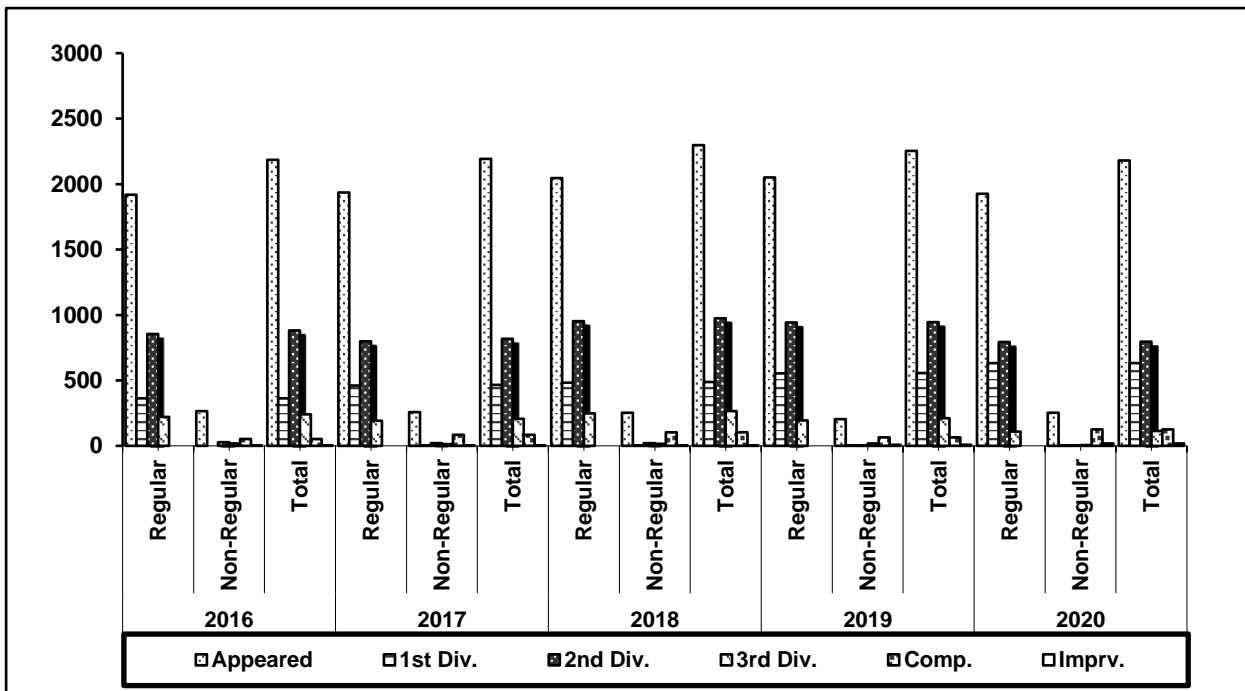

MEGHALAYA BOARD OF SCHOOL EDUCATION
HIGHER SECONDARY SCHOOL LEAVING CERTIFICATE EXAMINATION, 2020
(COMMERCE STREAM)

STATEMENT OF HSSLC EXAMINATION RESULTS FOR FIVE YEARS (2016-2020)

Year of Examination	Category	Appeared	No. of Candidates Passed					Total	Pass Percentage
			1st Div.	2nd Div.	3rd Div.	Comp.	Imprv.		
2016	Regular	1919	364	855	222	0	0	1441	75.09
	Non-Regular	265	0	27	19	52	3	101	38.11
	Total	2184	364	882	241	52	3	1542	70.60
2017	Regular	1936	462	799	193	0	0	1454	75.10
	Non-Regular	257	3	20	14	84	1	122	47.47
	Total	2193	465	819	207	84	1	1576	71.87
2018	Regular	2045	484	953	249	0	0	1686	82.44
	Non-Regular	252	3	21	16	105	3	148	58.73
	Total	2297	487	974	265	105	3	1834	79.84
2019	Regular	2051	555	942	195	0	0	1692	82.50
	Non-Regular	203	1	4	17	64	8	94	46.31
	Total	2254	556	946	212	64	8	1786	79.24
2020	Regular	1926	631	794	108	0	0	1533	79.60
	Non-Regular	253	1	3	5	125	17	151	59.68
	Total	2179	632	797	113	125	17	1684	77.28

(T. R. Laloo)
Controller of Examinations,
Meghalaya Board of School Education,
Tura

Dated Tura,
the 9th July, 2020