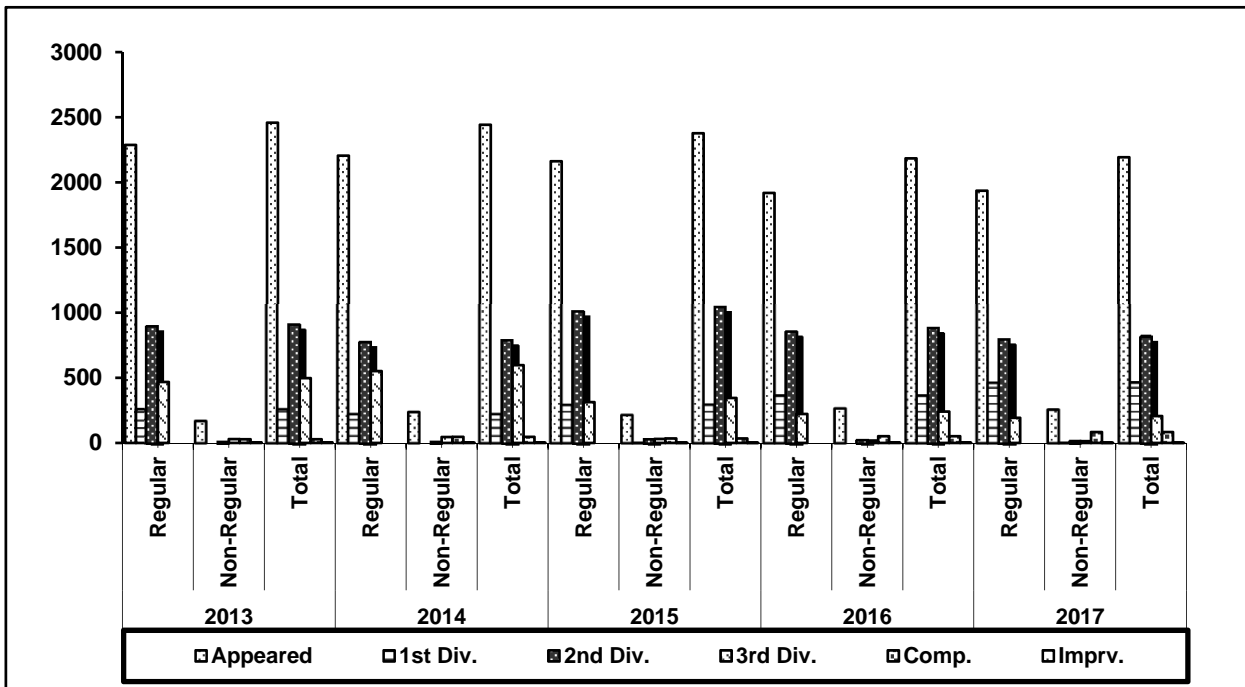

MEGHALAYA BOARD OF SCHOOL EDUCATION
HIGHER SECONDARY SCHOOL LEAVING CERTIFICATE EXAMINATION, 2017
(COMMERCE STREAM)

STATEMENT OF HSSLC EXAMINATION RESULTS FOR FIVE YEARS (2013-2017)

Year of Examination	Category	Appeared	No of Candidates Passed					Total	Pass Percentage
			1st Div.	2nd Div.	3rd Div.	Comp.	Imprv.		
2013	Regular	2288	259	899	468	0	0	1626	71.07
	Non-Regular	170	0	13	30	29	4	76	44.71
	Total	2458	259	912	498	29	4	1702	69.24
2014	Regular	2205	222	778	552	0	0	1552	70.39
	Non-Regular	238	0	13	45	47	2	107	44.96
	Total	2443	222	791	597	47	2	1659	67.91
2015	Regular	2162	292	1011	314	0	0	1617	74.79
	Non-Regular	215	2	34	31	34	1	102	47.44
	Total	2377	294	1045	345	34	1	1719	72.32
2016	Regular	1919	364	855	222	0	0	1441	75.09
	Non-Regular	265	0	27	19	52	3	101	38.11
	Total	2184	364	882	241	52	3	1542	70.60
2017	Regular	1936	462	799	193	0	0	1454	75.10
	Non-Regular	257	3	20	14	84	1	122	47.47
	Total	2193	465	819	207	84	1	1576	71.87

(T. R. Laloo)
Controller of Examinations,
Meghalaya Board of School Education,
Tura

Dated Tura,
the 8th May, 2017