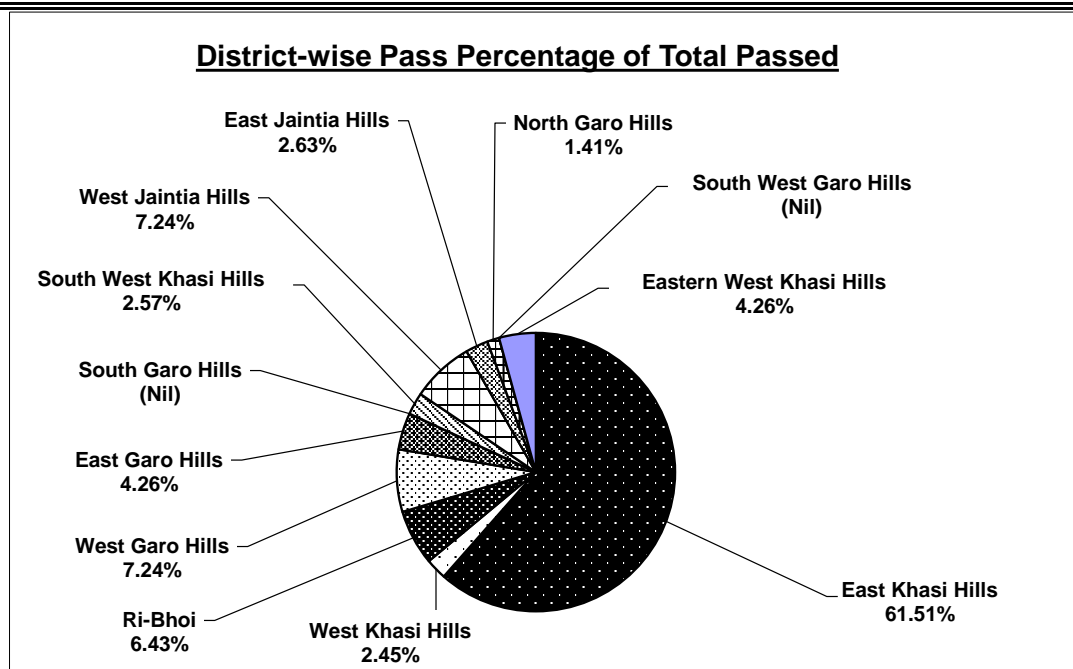

MEGHALAYA BOARD OF SCHOOL EDUCATION
HIGHER SECONDARY SCHOOL LEAVING CERTIFICATE EXAMINATION, 2022
(COMMERCE STREAM)

District-wise Percentage of Pass

Districts	No. of Candidates		Percentage of Pass
	Appeared	Passed	
East Khasi Hills	1227	1053	85.82
West Khasi Hills	42	42	100.00
Ri-Bhoi	124	110	88.71
West Garo Hills	181	124	68.51
East Garo Hills	77	73	94.81
South Garo Hills	Nil	Nil	-
South West Khasi Hills	59	44	74.58
West Jaintia Hills	158	124	78.48
East Jaintia Hills	49	45	91.84
North Garo Hills	48	24	50.00
South West Garo Hills	Nil	Nil	-
Eastern West Khasi Hills	82	73	89.02
Grand Total	2047	1712	83.63

(T. R. Laloo)
Controller of Examinations,
Meghalaya Board of School Education,
Tura

Dated Tura,
the 26th May, 2022