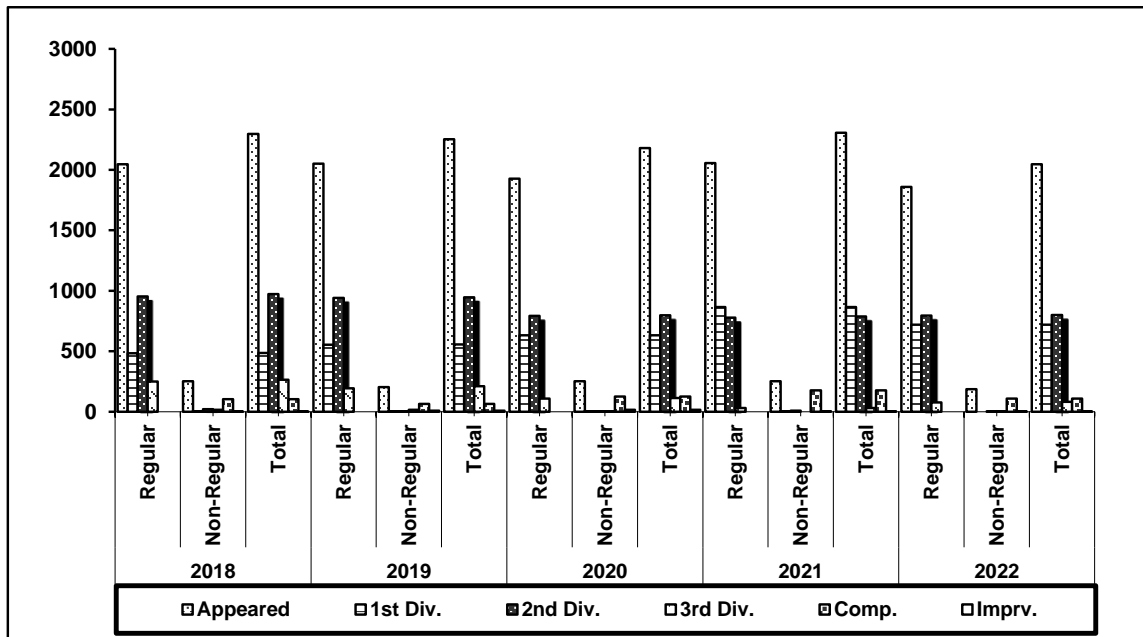

MEGHALAYA BOARD OF SCHOOL EDUCATION
HIGHER SECONDARY SCHOOL LEAVING CERTIFICATE EXAMINATION, 2022
(COMMERCE STREAM)

STATEMENT OF HSSLC EXAMINATION RESULTS FOR FIVE YEARS (2018-2022)

Year of Examination	Category	Appeared	No. of Candidates Passed						Pass Percentage
			1st Div.	2nd Div.	3rd Div.	Comp.	Imprv.	Total	
2018	Regular	2045	484	953	249	0	0	1686	82.44
	Non-Regular	252	3	21	16	105	3	148	58.73
	Total	2297	487	974	265	105	3	1834	79.84
2019	Regular	2051	555	942	195	0	0	1692	82.50
	Non-Regular	203	1	4	17	64	8	94	46.31
	Total	2254	556	946	212	64	8	1786	79.24
2020	Regular	1926	631	794	108	0	0	1533	79.60
	Non-Regular	253	1	3	5	125	17	151	59.68
	Total	2179	632	797	113	125	17	1684	77.28
2021	Regular	2055	865	778	30	0	0	1673	81.41
	Non-Regular	252	2	10	0	178	4	194	76.98
	Total	2307	867	788	30	178	4	1867	80.93
2022	Regular	1860	719	796	78	0	0	1593	85.65
	Non-Regular	187	0	5	4	109	1	119	63.64
	Total	2047	719	801	82	109	1	1712	83.63

(T. R. Laloo)
Controller of Examinations,
Meghalaya Board of School Education,
Tura

Dated Tura,
the 26th May, 2022