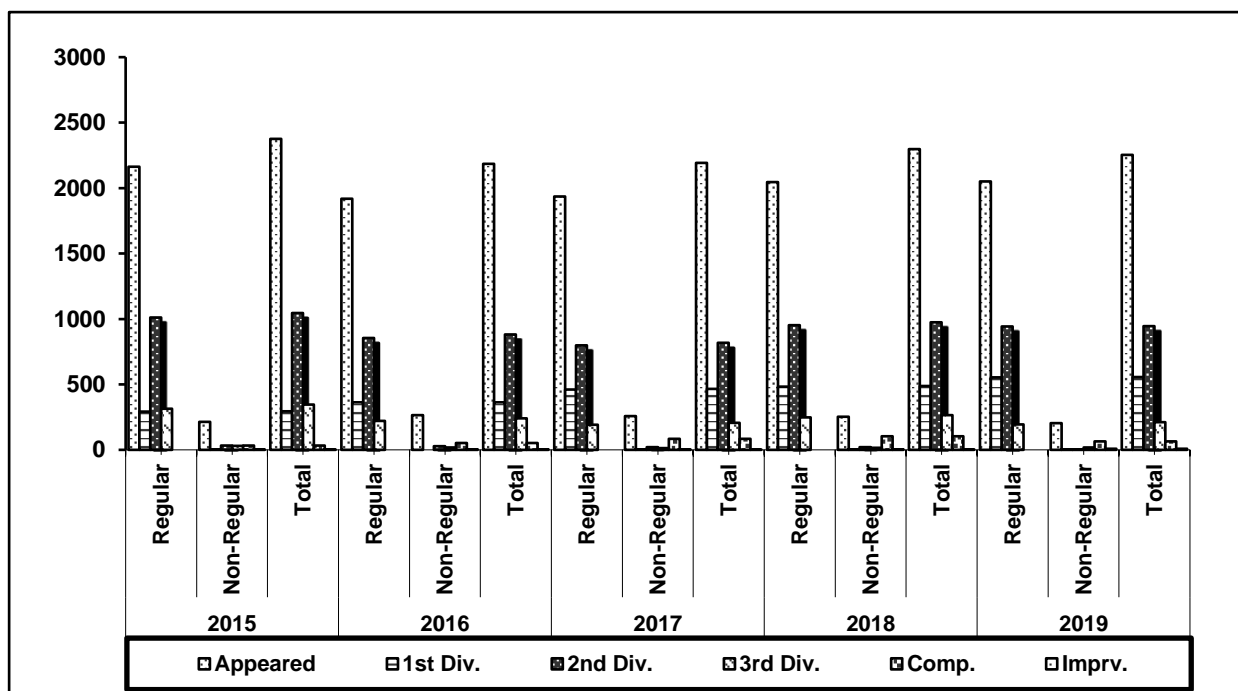

MEGHALAYA BOARD OF SCHOOL EDUCATION
HIGHER SECONDARY SCHOOL LEAVING CERTIFICATE EXAMINATION, 2019
(COMMERCE STREAM)

STATEMENT OF HSSLC EXAMINATION RESULTS FOR FIVE YEARS (2015-2019)

Year of Examination	Category	Appeared	No. of Candidates Passed					Pass Percentage	
			1st Div.	2nd Div.	3rd Div.	Comp.	Imprv.		Total
2015	Regular	2162	292	1011	314	0	0	1617	74.79
	Non-Regular	215	2	34	31	34	1	102	47.44
	Total	2377	294	1045	345	34	1	1719	72.32
2016	Regular	1919	364	855	222	0	0	1441	75.09
	Non-Regular	265	0	27	19	52	3	101	38.11
	Total	2184	364	882	241	52	3	1542	70.60
2017	Regular	1936	462	799	193	0	0	1454	75.10
	Non-Regular	257	3	20	14	84	1	122	47.47
	Total	2193	465	819	207	84	1	1576	71.87
2018	Regular	2045	484	953	249	0	0	1686	82.44
	Non-Regular	252	3	21	16	105	3	148	58.73
	Total	2297	487	974	265	105	3	1834	79.84
2019	Regular	2051	555	942	195	0	0	1692	82.50
	Non-Regular	203	1	4	17	64	8	94	46.31
	Total	2254	556	946	212	64	8	1786	79.24

(T. R. Laloo)
Controller of Examinations,
Meghalaya Board of School Education,
Tura

Dated Tura,
the 8th May, 2019